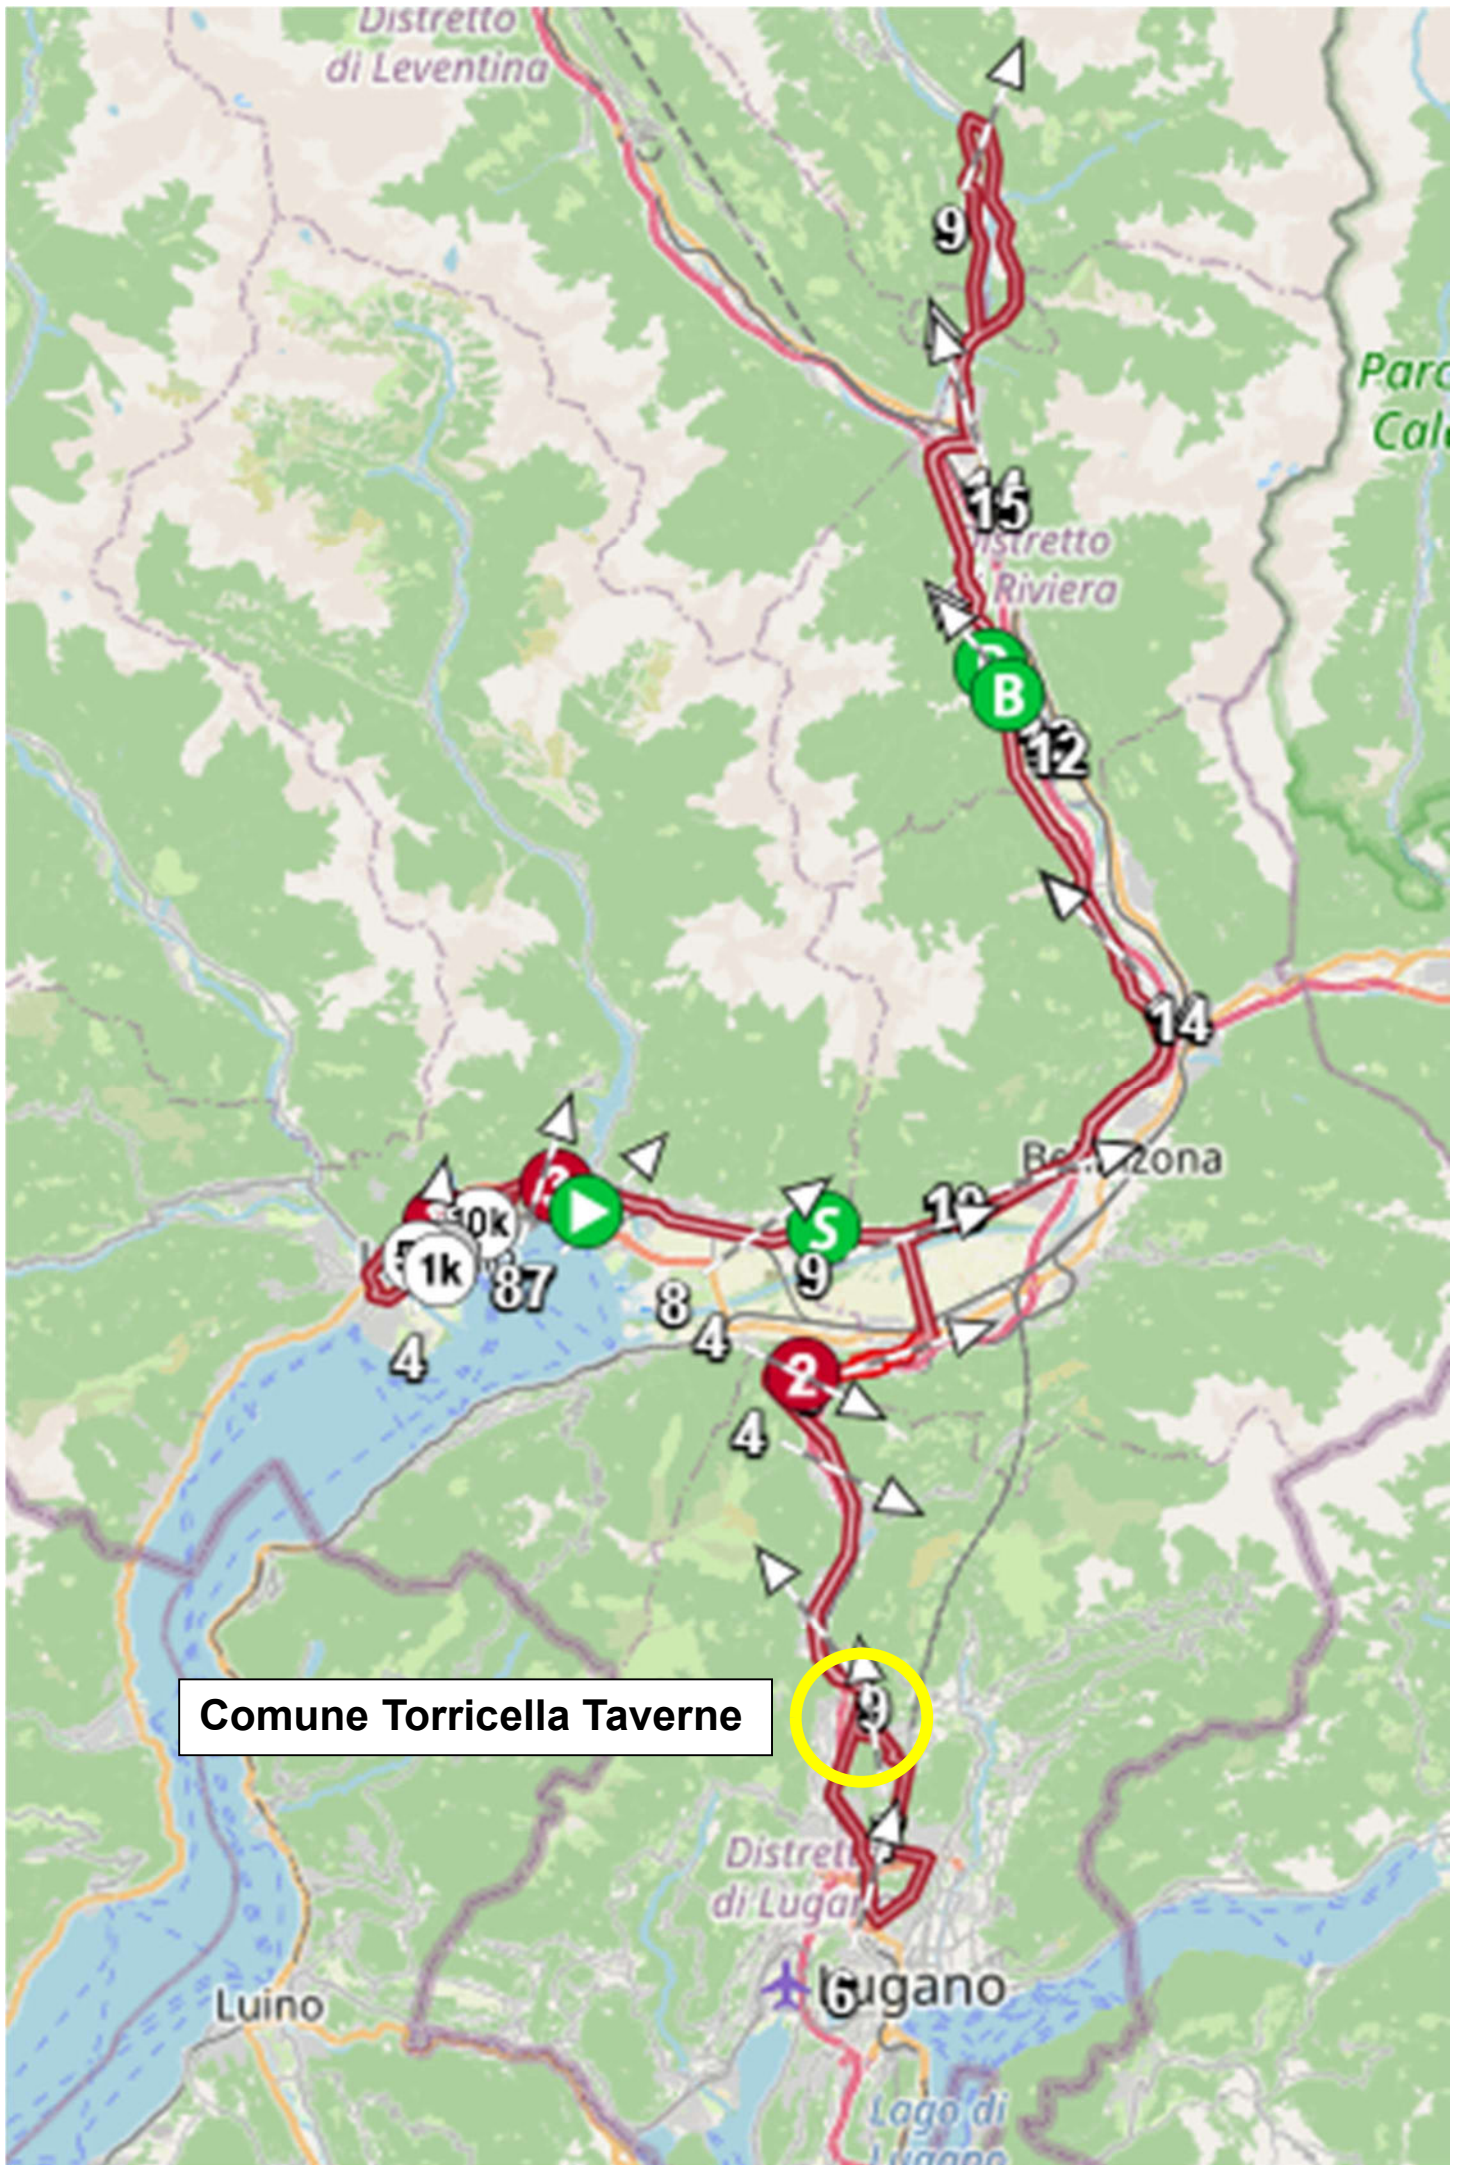

Comune Torricella Taverne